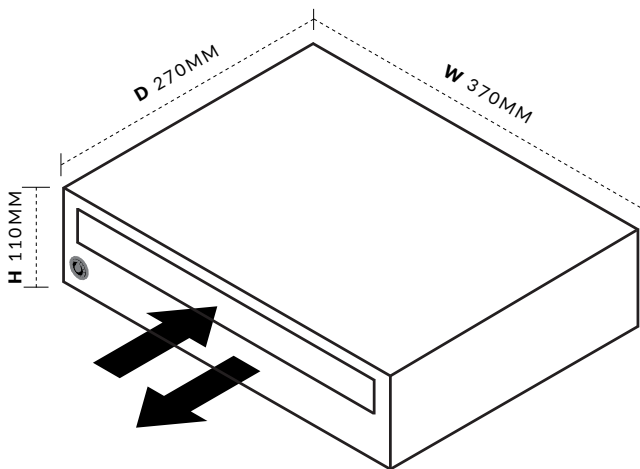

MODA LATERAL MAILBOX

DATASHEET

Design to Installation

The MODA Lateral Mailbox is an in front/out front product that offers total design flexibility with excellent value for money.

This model is especially suitable for locations with restricted depth.

The MODA range of mailboxes are particularly cost effective when recessed as the carcass can be supplied in one standard colour or unpainted, with the front face being stainless steel or painted in your choice of colour/colours and layout.

DIMENSIONS

APERTURE SIZE (MM): 22H X 328W

MAILBOX FEATURES:

Overview

- Available in two dimensions (mm): **110H x 370W x 270D** / **165H x 370W x 270D**
- All will accept A4 Mail
- Fitted with a security CAM lock and supplied with 2 coded keys as standard

Installation Options

- Bankable up to 12 high, no restrictions on width
- Can also be used as a single box
- Freestanding – on support legs or table
- Recessed or Wall Mounted
- Bespoke Arrangement

Applications