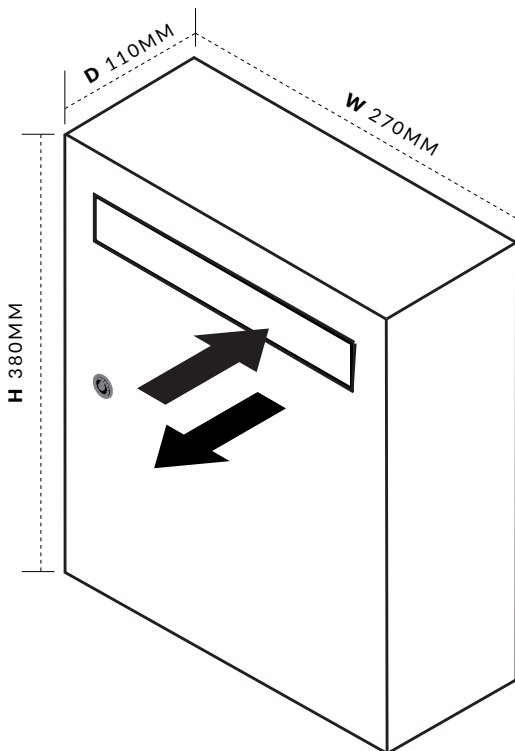

# MODA VERTICAL MAILBOX DATASHEET

Design to Installation

The MODA Vertical Mailbox is an in front/out front product that offers total design flexibility with excellent value for money. This model is especially suitable for locations with restricted depth.

The MODA range of mailboxes are particularly cost effective when recessed as the carcass can be supplied in one standard colour or unpainted, with the front face being stainless steel or painted in your choice of colour/colours and layout.

## DIMENSIONS

APERTURE SIZE (MM): 22H X 235W

### Overview

- Dimensions (mm): 380H x 270W x 110D
- All will accept A4 Mail
- Fitted with a security CAM lock and supplied with 2 coded keys as standard